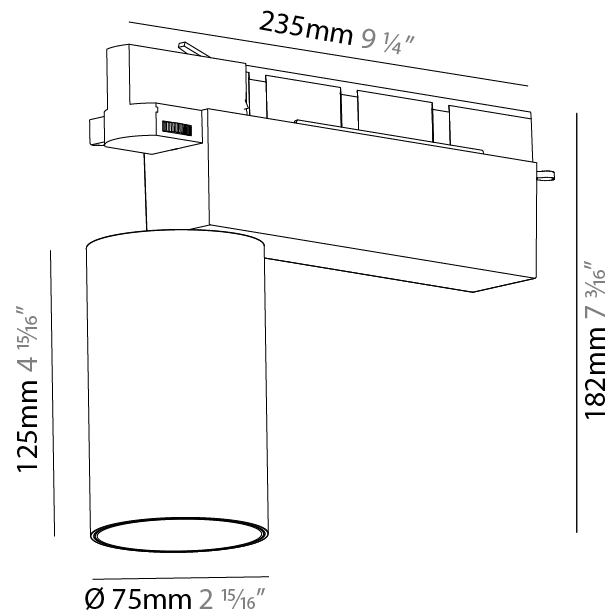

GENERAL

Series: Centriq
Subseries: Centriq 75
Brand: Prolicht
Division: Architectural
Mounting Type: Track
Mounting Location: Ceiling
Subcategory: Spots

PHYSICAL

Shape: Cylinder
Diameter (mm): 75
Diameter (in): 2 ¹⁵/₁₆
Length (mm): 235
Length (in): 9 ¹/₄
Height (mm): 125
Height (in): 4 ¹⁵/₁₆
Light Distribution: Adjustable / Direct
Weight (kg): 1.099
Weight (lbs): 2 7/16
Fixture Finish: SSR / BKV / CWI / CRY / HAB / UFT / ITA / RUA / FTG / MYG / LOD / PUS / FRO / FUP / KIA / POP / BLS / SPG / MEY / GOH / GUM / CHC / COM / ABZ / JAG / OBR / MOS / ROR
Fixture Material: Aluminum

ELECTRICAL

Lamp Type: LED (Zhaga Standard)
Input Wattage (W): 12 / 15
Total Output Wattage (W): 10.8 / 13.5
Dimming: Tri-Mode (Non-Dimming and Phase Dimming (120Vac only) and 0-10V Dimming)
Driver Included: Yes
Driver Location: Integrated
Driver Type: Constant Current - Universal
Driver Class: Class 2
Input Voltage (V): 120 - 277
Constant Current (MA): 350

LED

Number of LEDs: 1
Color Temperature (°K): 2700 / 3000 / 3500 / 4000
Max. Delivered Lumen (lm): 870 / 970 / 1039 / 1060
Nominal Lumen (lm): 960 / 1070 / 1156 / 1180
CRI: >90 CRI
Lamp Life (hrs): 50000
Upon Request: Special Color Temperature Special Led

OPTICAL

Beam Angle: 10
Adjustability: Rotational 340°; Tilt 90°
Upon Request: Special Beam Angles

RATINGS AND CERTIFICATIONS

Certified By: Certified for North American Standards
IP rating: IP20